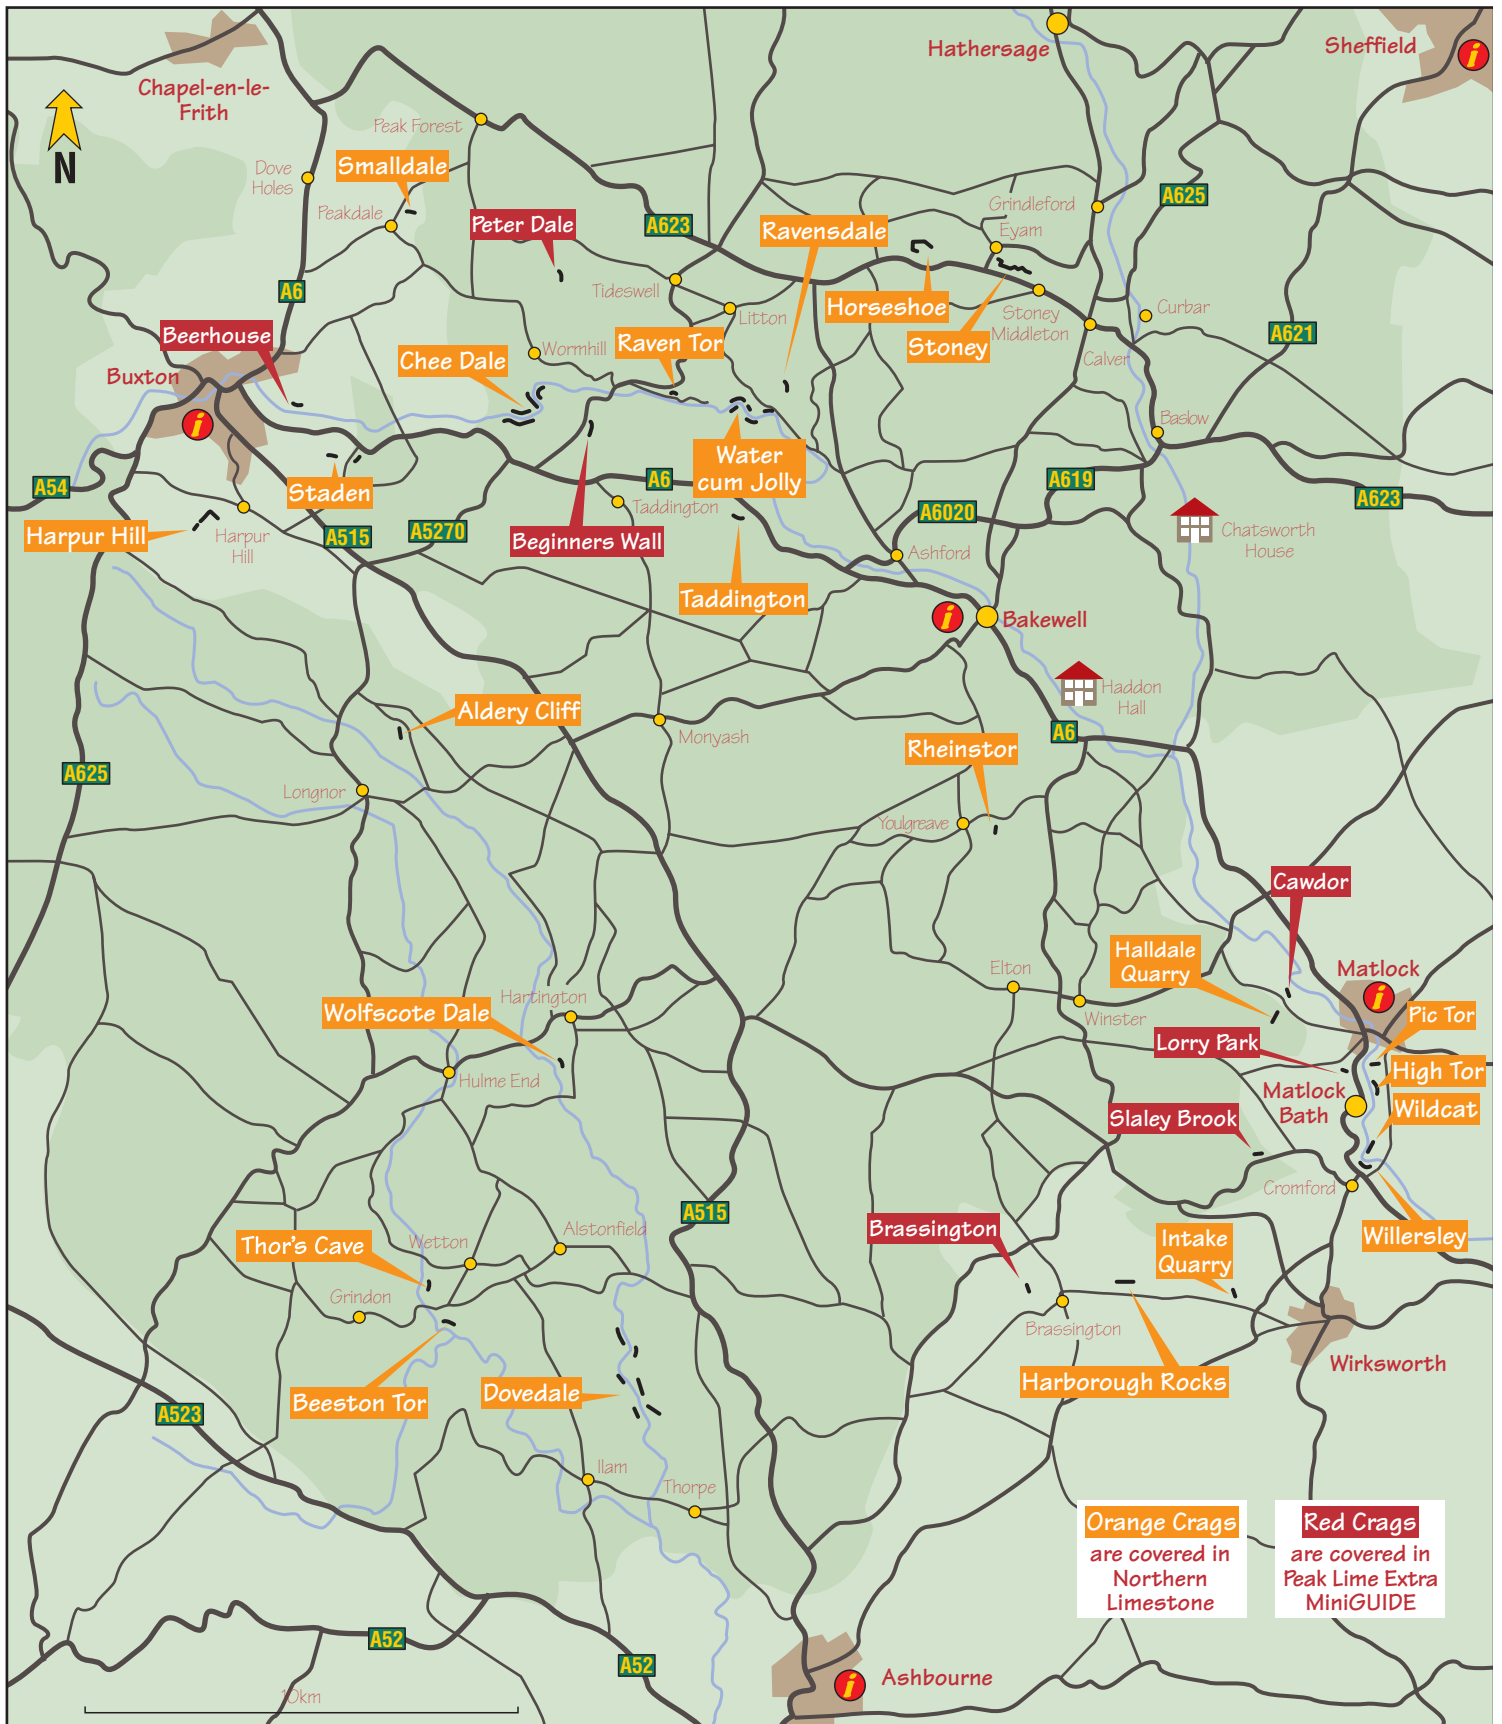

PEAK LIMESTONE LOCATIONS

Map taken from the Northern Limestone Rockfax and the Peak Lime Extra MiniGUIDE.
 Based on an original map supplied by Collins Maps.
 May not be reproduced without permission.